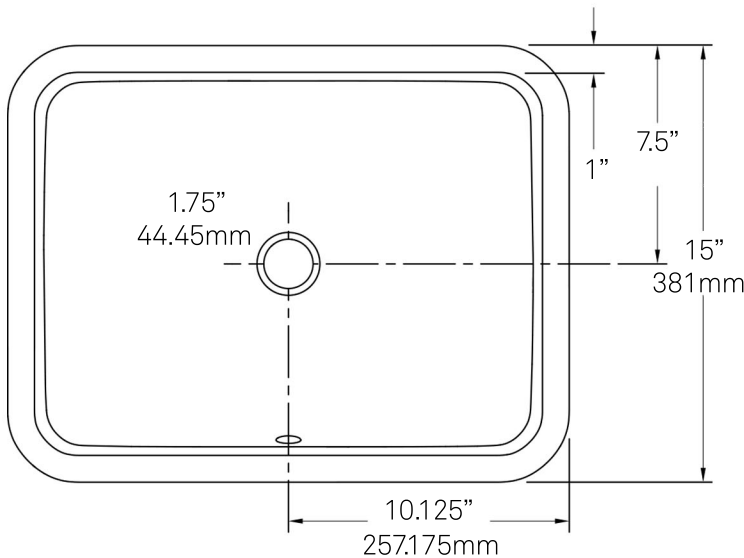

NOVATTO

NP-U193906 Rectangle Ceramic Undermount Sink With Overflow

Requested By: _____

Specific Features: _____

STANDARD SPECIFICATIONS:

- Rectangle glossy white ceramic undermount sink
- Easy to clean scratch resistant surface
- Non-porous material
- Designed for undermount installation
- Standard U.S. plumbing overflow connections
- Inner dimensions: 18.5 x 13 x 6-inches tall
- Has overflow
- MUST use overflow drain