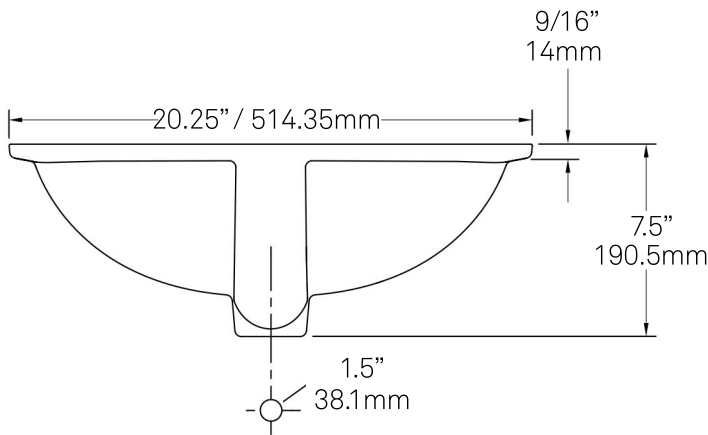

NOVATTO

NP-U193906 Rectangle Ceramic Undermount Sink With Overflow

Requested By: _____

Specific Features: _____

STANDARD SPECIFICATIONS:

- Rectangle glossy white ceramic undermount sink
- Easy to clean scratch resistant surface
- Non-porous material
- Designed for undermount installation
- Standard U.S. plumbing overflow connections
- Inner dimensions: 18.5 x 13 x 6-inches tall
- Has overflow
- MUST use overflow drain